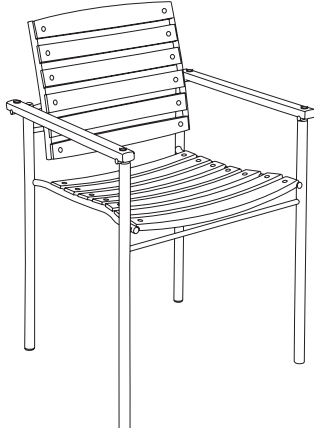

**FF-5504**  
Fifty-Five 63" Rectangular Dining Table

62.75"W × 44"D × 29.5"H  
stackable for storage

**GIATI**  
DESIGNS BY MARK SINGER

GIATI DESIGNS, INC.  
Santa Barbara, California  
Tel 805.684.8349 Fax 805.684.8359  
[www.giati.com](http://www.giati.com)

# Fifty-Five

**Dining Chair**  
FF-5520

**Chaise Lounge**  
FF-5550

**46" Square Dining Table**  
FF-5500

**63" Rectangular Dining Table**  
FF-5504