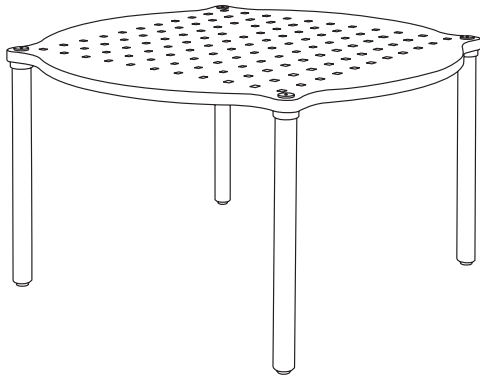

**FF-5504**  
Fifty-Five 63" Rectangular Dining Table

62.75"W × 44"D × 29.5"H  
stackable for storage

**GIATI**  
DESIGNS BY MARK SINGER

GIATI DESIGNS, INC.  
Santa Barbara, California  
Tel 805.684.8349 Fax 805.684.8359  
[www.giati.com](http://www.giati.com)

# Fifty-Five

**Dining Chair**  
FF-5520

**Chaise Lounge**  
FF-5550

**46" Square Dining Table**  
FF-5500

**63" Rectangular Dining Table**  
FF-5504